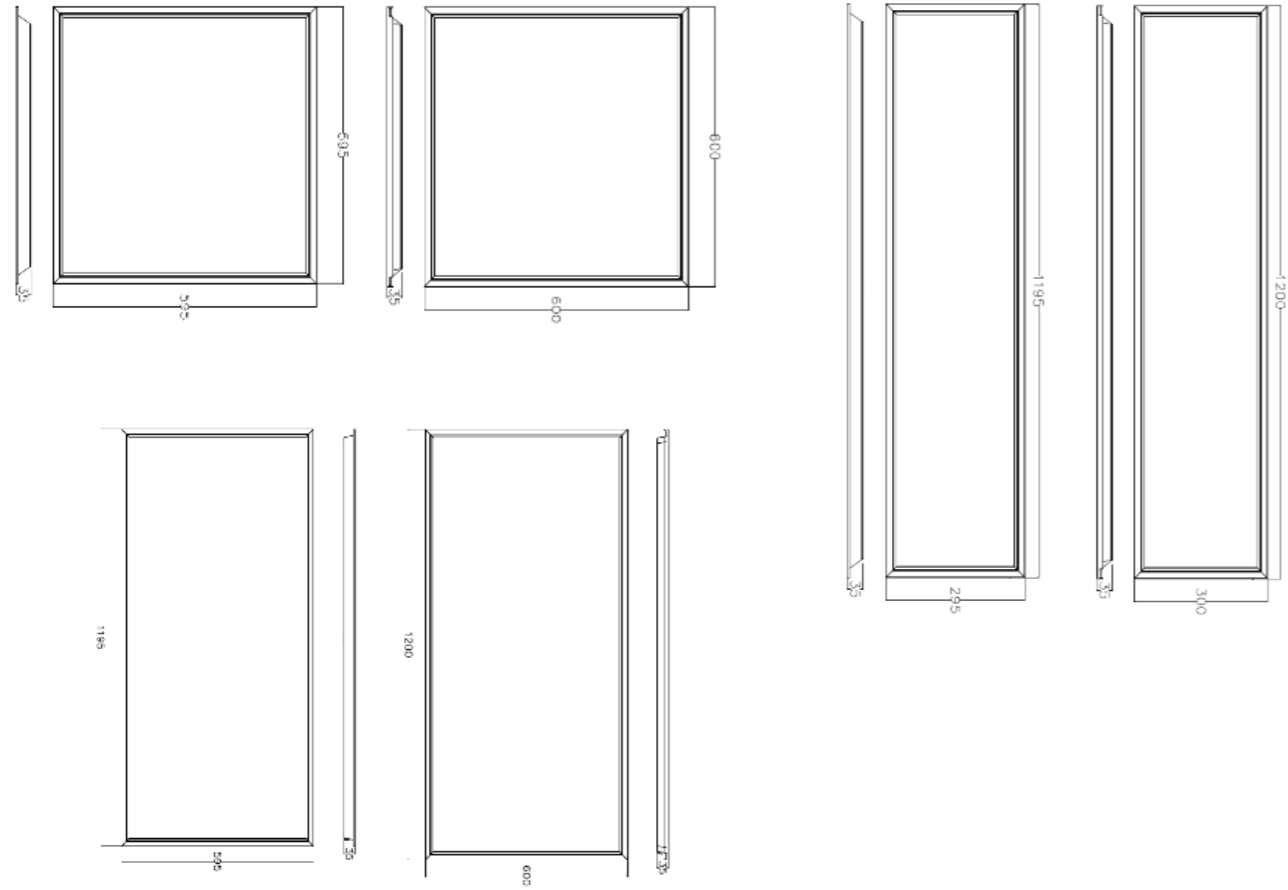

Packaging Information

Item Code	Item Description	Dimensions(mm) (LxWxH)	Outer box	
			Gross Weight (kg)	Packing Qty (pcs/CTN)
542014008100	LEDPBL-U5 Sq595-36W-4000-WH-GP	645*375*653	14.00	10
542014008200	LEDPBL-U5 Sq595-36W-5700-WH-GP	645*375*653	14.00	10
542014008300	LEDPBL-U5 Sq600-IC-36W-4000-WH-GP	645*375*653	14.50	10
542014008400	LEDPBL-U5 Sq600-IC-36W-5700-WH-GP	645*375*653	14.50	10
542014008500	LEDPBL-U5 Re295-36W-4000-WH-GP	1245*375*355	15.00	10
542014008600	LEDPBL-U5 Re295-36W-5700-WH-GP	1245*375*355	15.00	10
542014008700	LEDPBL-U5 Re300-IC-36W-4000-WH-GP	1245*375*355	15.30	10
542014008800	LEDPBL-U5 Re300-IC-36W-5700-WH-GP	1245*375*355	15.30	10
542014009300	LEDPBL-U5 Sq595-48W-5700-WH-GP	645*375*653	14.30	10
542014009400	LEDPBL-U5 Sq600-IC-48W-5700-WH-GP	645*375*653	15.15	10
542014009500	LEDPBL-U5 Re295-48W-5700-WH-GP	1245*375*355	15.00	10
542014009600	LEDPBL-U5 Re300-IC-48W-5700-WH-GP	1245*375*355	15.50	10
542014008900	LEDPBL-U5 Re595-72W-4000-WH-GP	1275*155*685	17.50	4
542014009000	LEDPBL-U5 Re595-72W-5700-WH-GP	1275*155*685	17.50	4
542014009100	LEDPBL-U5 Re600-IC-72W-4000-WH-GP	1275*155*685	17.80	4
542014009200	LEDPBL-U5 Re600-IC-72W-5700-WH-GP	1275*155*685	17.80	4
542003095510	LEDPBL-U4 Sq595-32W-4000-WH-GP	660*405*670	15.80	8
542003095610	LEDPBL-U4 Sq595-32W-6500-WH-GP	660*405*670	15.80	8
542003095310	LEDPBL-U4 Sq595-45W-4000-WH-GP	645*305*650	12.80	8
542003095410	LEDPBL-U4 Sq595-45W-6500-WH-GP	645*305*650	12.80	8

Dimensional Drawing

Photometric Data