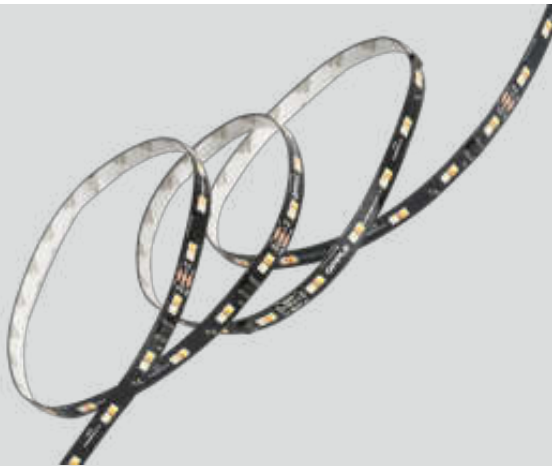

THE ART OF LIGHT

SDL Smart Natural Light

100million Colors

Color Flow Effect

Dimmable and Tunable

BLE Sigmesh

Apple Home

LED Strip PA

SDL Smart Natural Light

100million Colors

Color Flow Effect

Dimmable and Tunable

BLE Sigmesh

Oppl Home

Specification

Item Code	Item Description	Power (W)	CCT (K)	Remark
504001077000	UTMOST-DY100-1Q-24V12W-SDL-bare-10M	12W/M	1800-12000K	Strip Only
504001077100	UTMOST-DY100-1Q-24V12W-SDL-with tube-10M	12W/M	1800-12000K	Strip Only